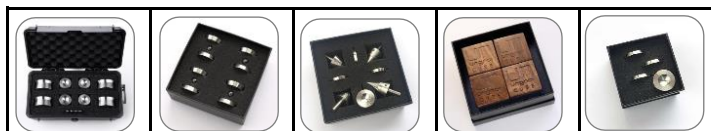

Listino prezzi Ugnoi

tuning device

Modello	Taichi Base	Mini Taichi Base	UN M8	UN Cube	UN Holder
Specifiche		Set / 4 pcs		Set / 4 pcs	Set / 4 pcs
Peso	1.3 kg/set	0.6 kg/set	0.6 kg/set	0.9 kg/set	0.3 kg/set
Altezza	24mm / pc	16mm / pc	35mm / pc	50mm / pc	6mm / pc
Carico	120 kg/set	38 kg/set	240 kg/set	50 kg/set	/
Prezzo	590	310	245	245	80